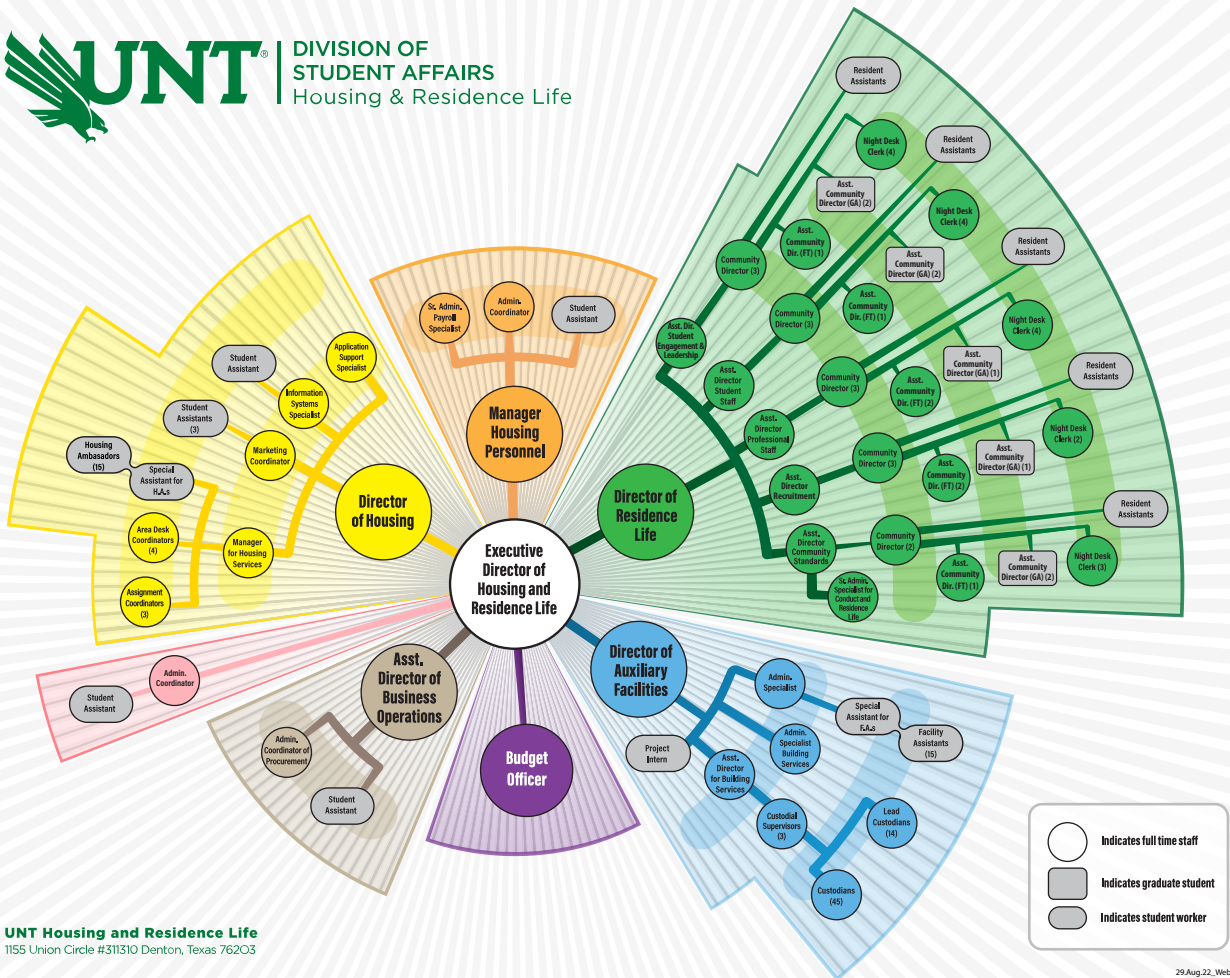

DIVISION OF STUDENT AFFAIRS Housing & Residence Life

- Indicates full time staff
- Indicates graduate student
- Indicates student worker